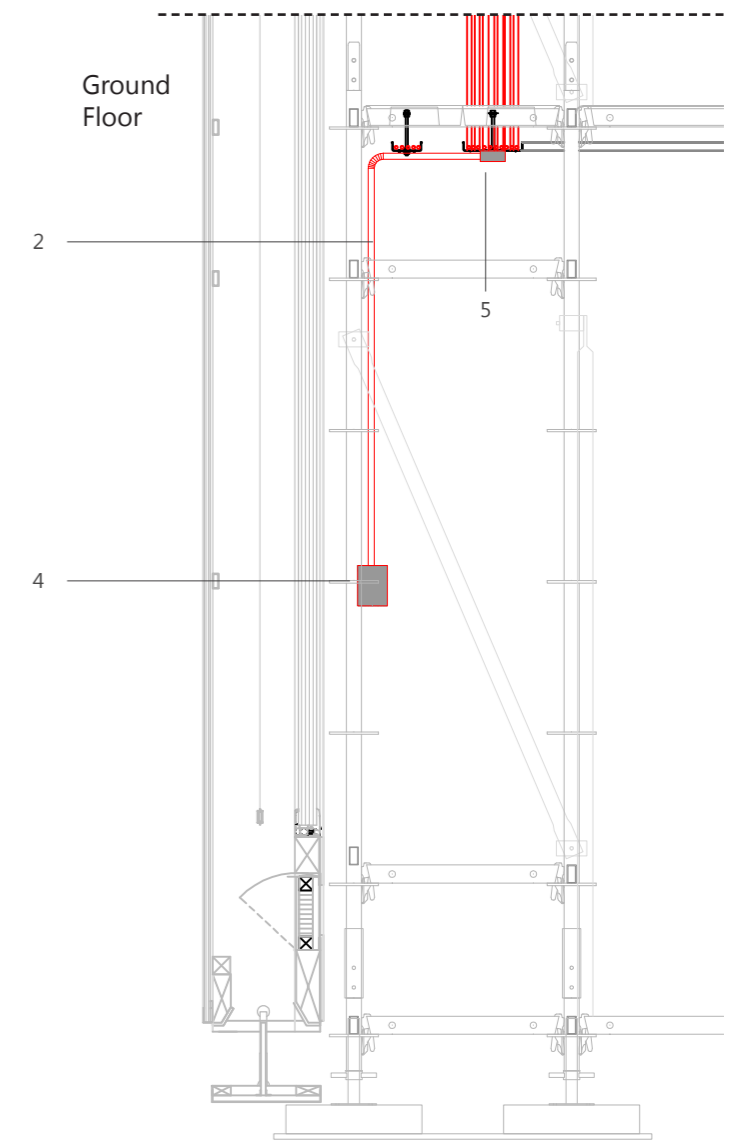

- 1 Specific derivation
 - washing machine
 - oven
 - dishwasher
- 2 Standard derivation (2 plugs)
- 3 Cable tray
- 4 2Plug
- 5 Splice box

Description
 Electric ground floor
 distribution

Drawing number
 EL-304
 SCALE 1:50
 SCALE 1:25